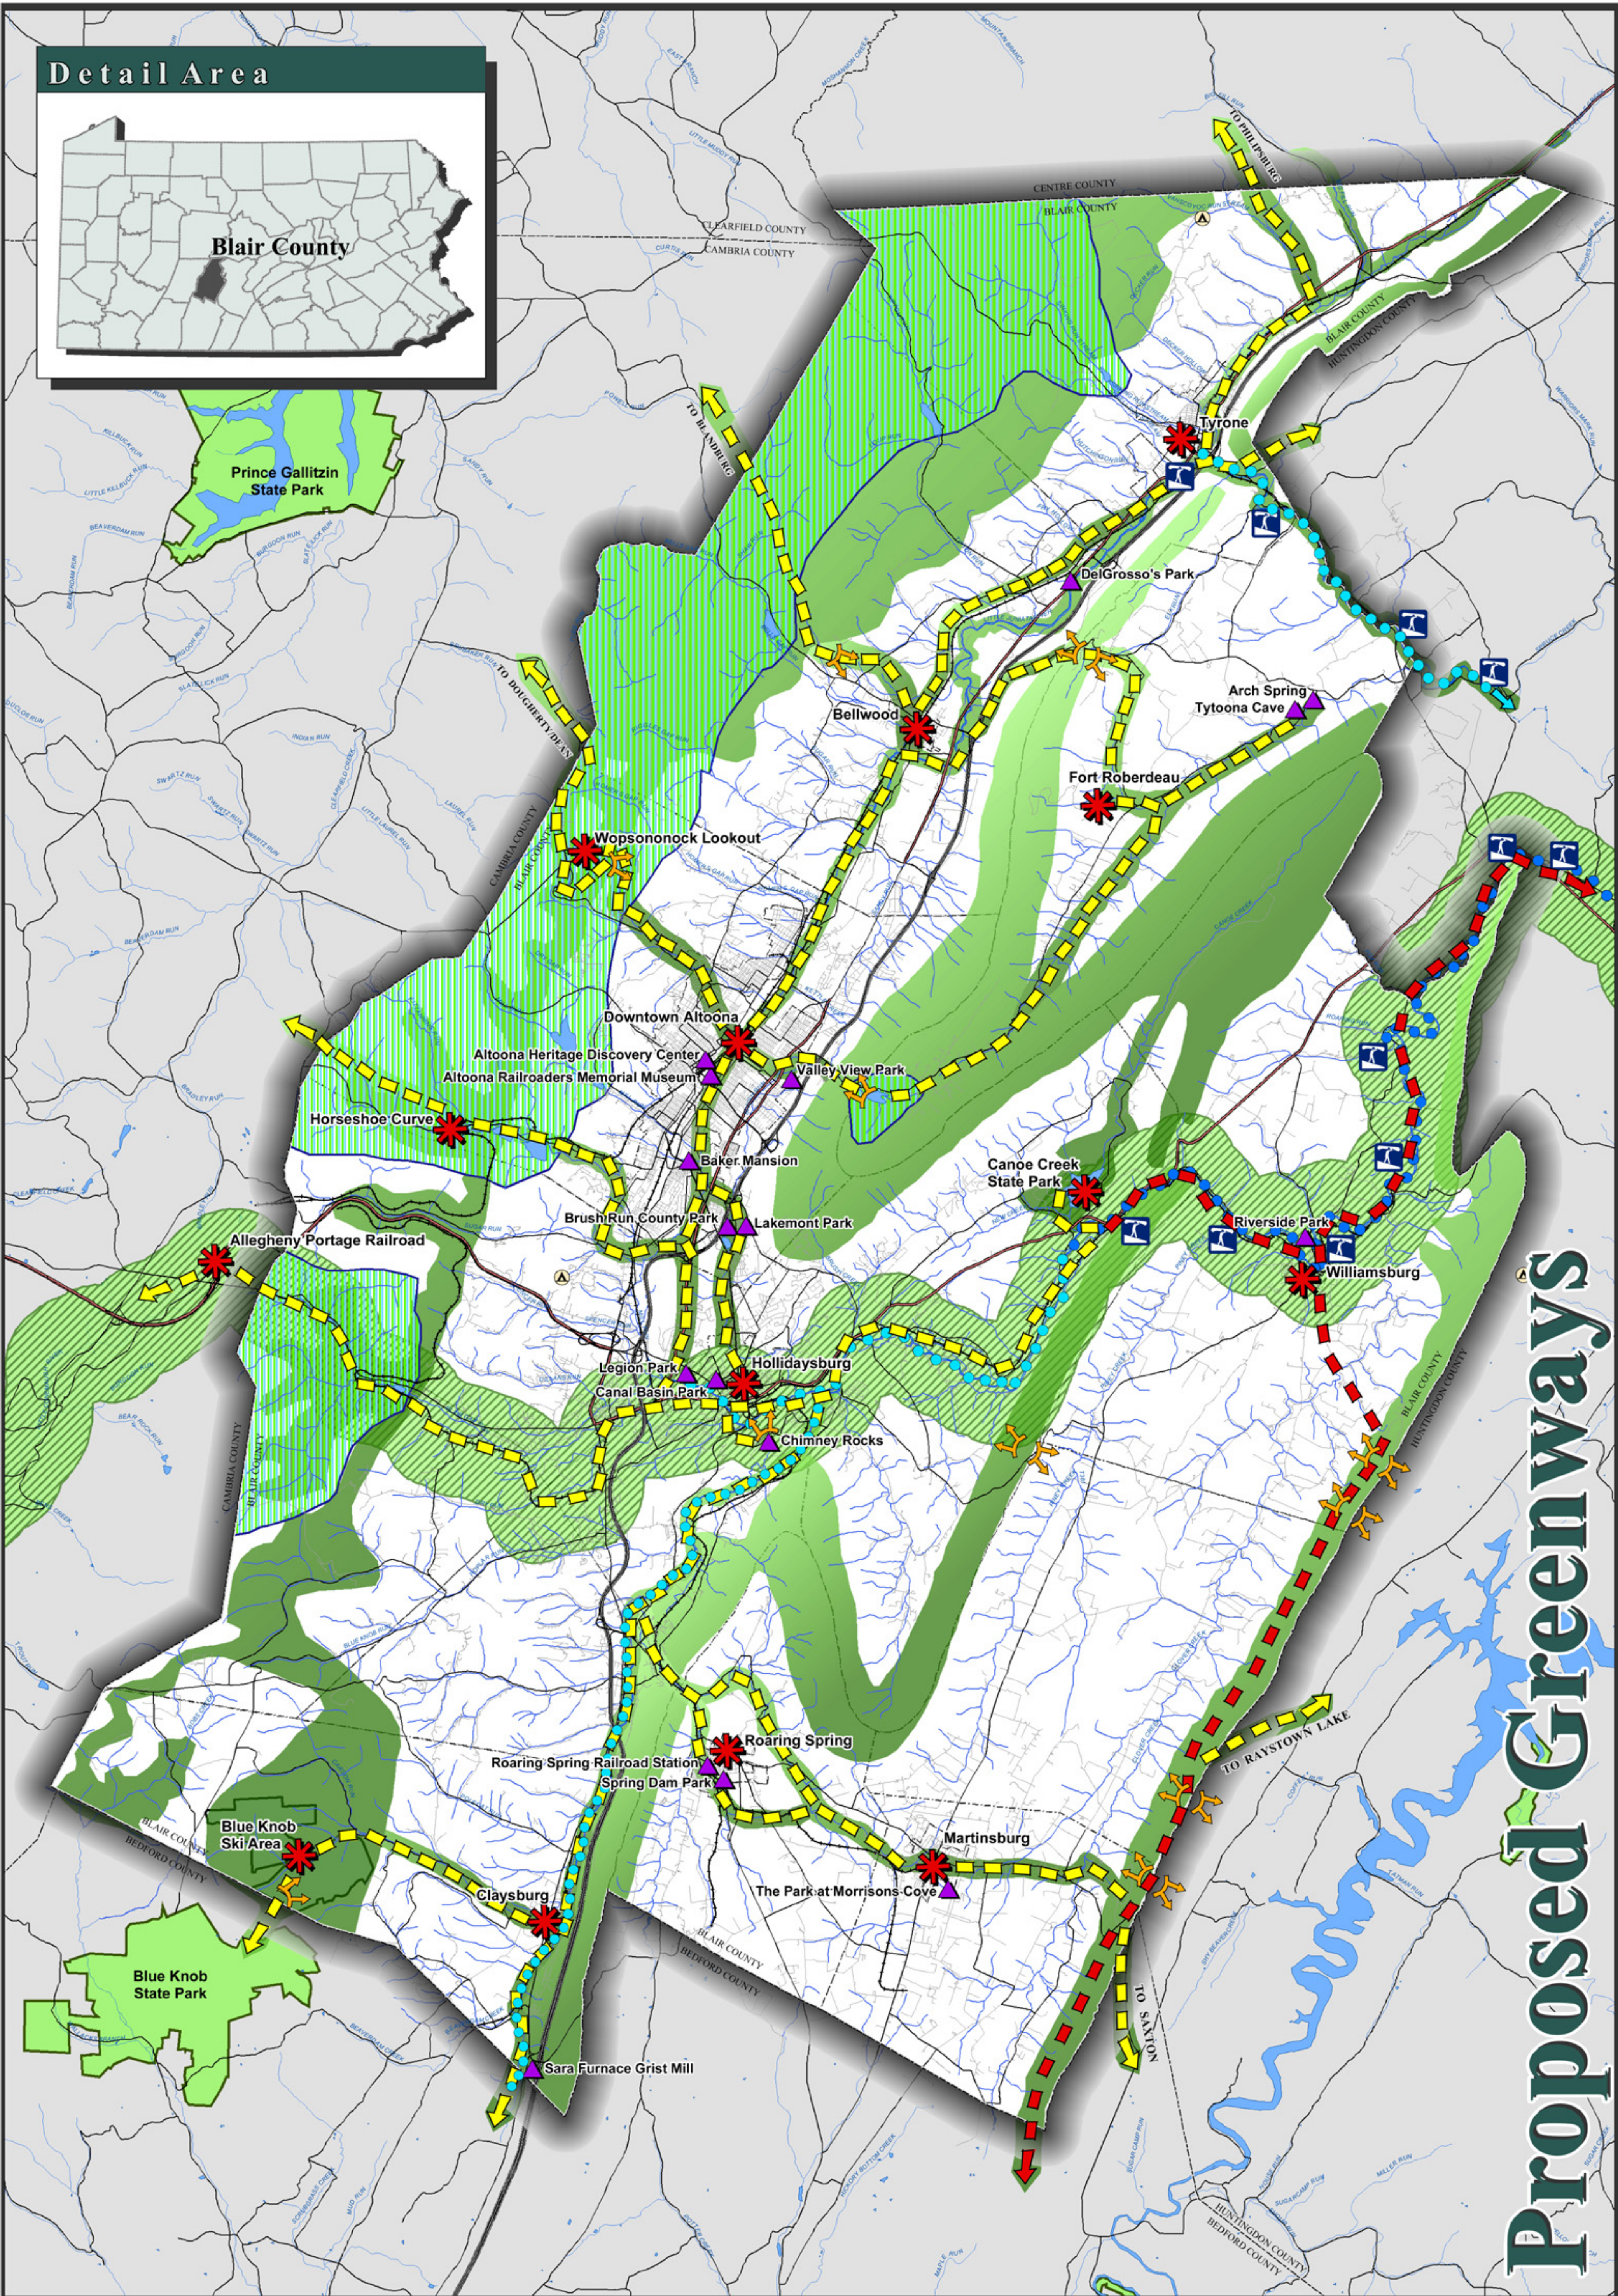

Detail Area

Proposed Greenways

1. **Greenways**
2. Conservation
   - Drinking Water Protection
   - Mainline Canal Greenway
   - Recreation
   - Hubs/Destinations
   - Points of Interest

- Existing Trails
- Proposed/Planned Trails
- Overlooks/View Points
- Campgrounds

- Existing Water Trail
- Proposed Water Trail
- Water Trail Access Points

Map Sources:
Transportation and Boundaries - Blair County
Hydrology-ERRI Networked Streams (PASDA)
Additional data provided by PASDA (Pennsylvania Spatial Data Access) and Blair County.

Blair County - Greenway Plan