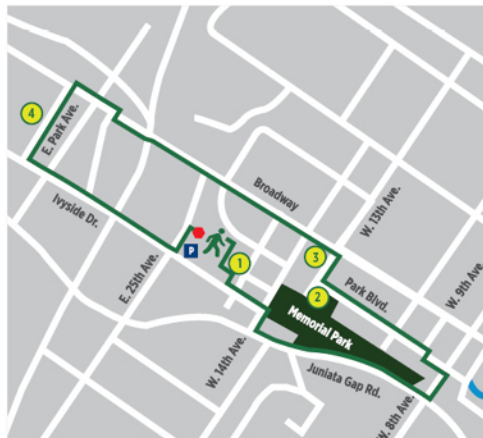

# Downtown Altoona Route

- ① The Cathedral of the Blessed Sacrament
- ② Mishler Theater
- ③ Altoona Railroaders Memorial Museum
- ④ AASD Campus
- ⑤ Railroad Crossovers
- P Parking

.....Distance 2.14 Miles

# Juniata Route

- ① Ivyside Plaza
- ② Memorial Park
- ③ Juniata Fabrics
- ④ Penn State Altoona/Ivyside Park
- P Parking

.....Distance 2.15 Miles

# Mansion Route

- ① Mansion Park
- ② Baker Mansion
- ③ Llyswen
- ④ Tuckahoe Park
- ⑤ Trolleys and Buses
- P Parking

.....Distance 1.71 Miles

Blair County

pawalkworks.com